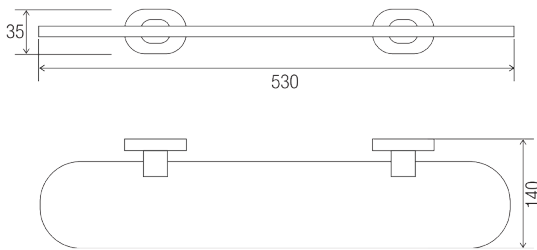

DIMENSIONS

INDICATIVE IMAGE

GLASS SHELF

Product Code - Finish

- BA 908 C - Chrome

Features

- 530 mm shelf
- 6 mm frosted glass
- Brass construction
- Chrome plated finish
- Stainless steel fixings supplied

Compliance